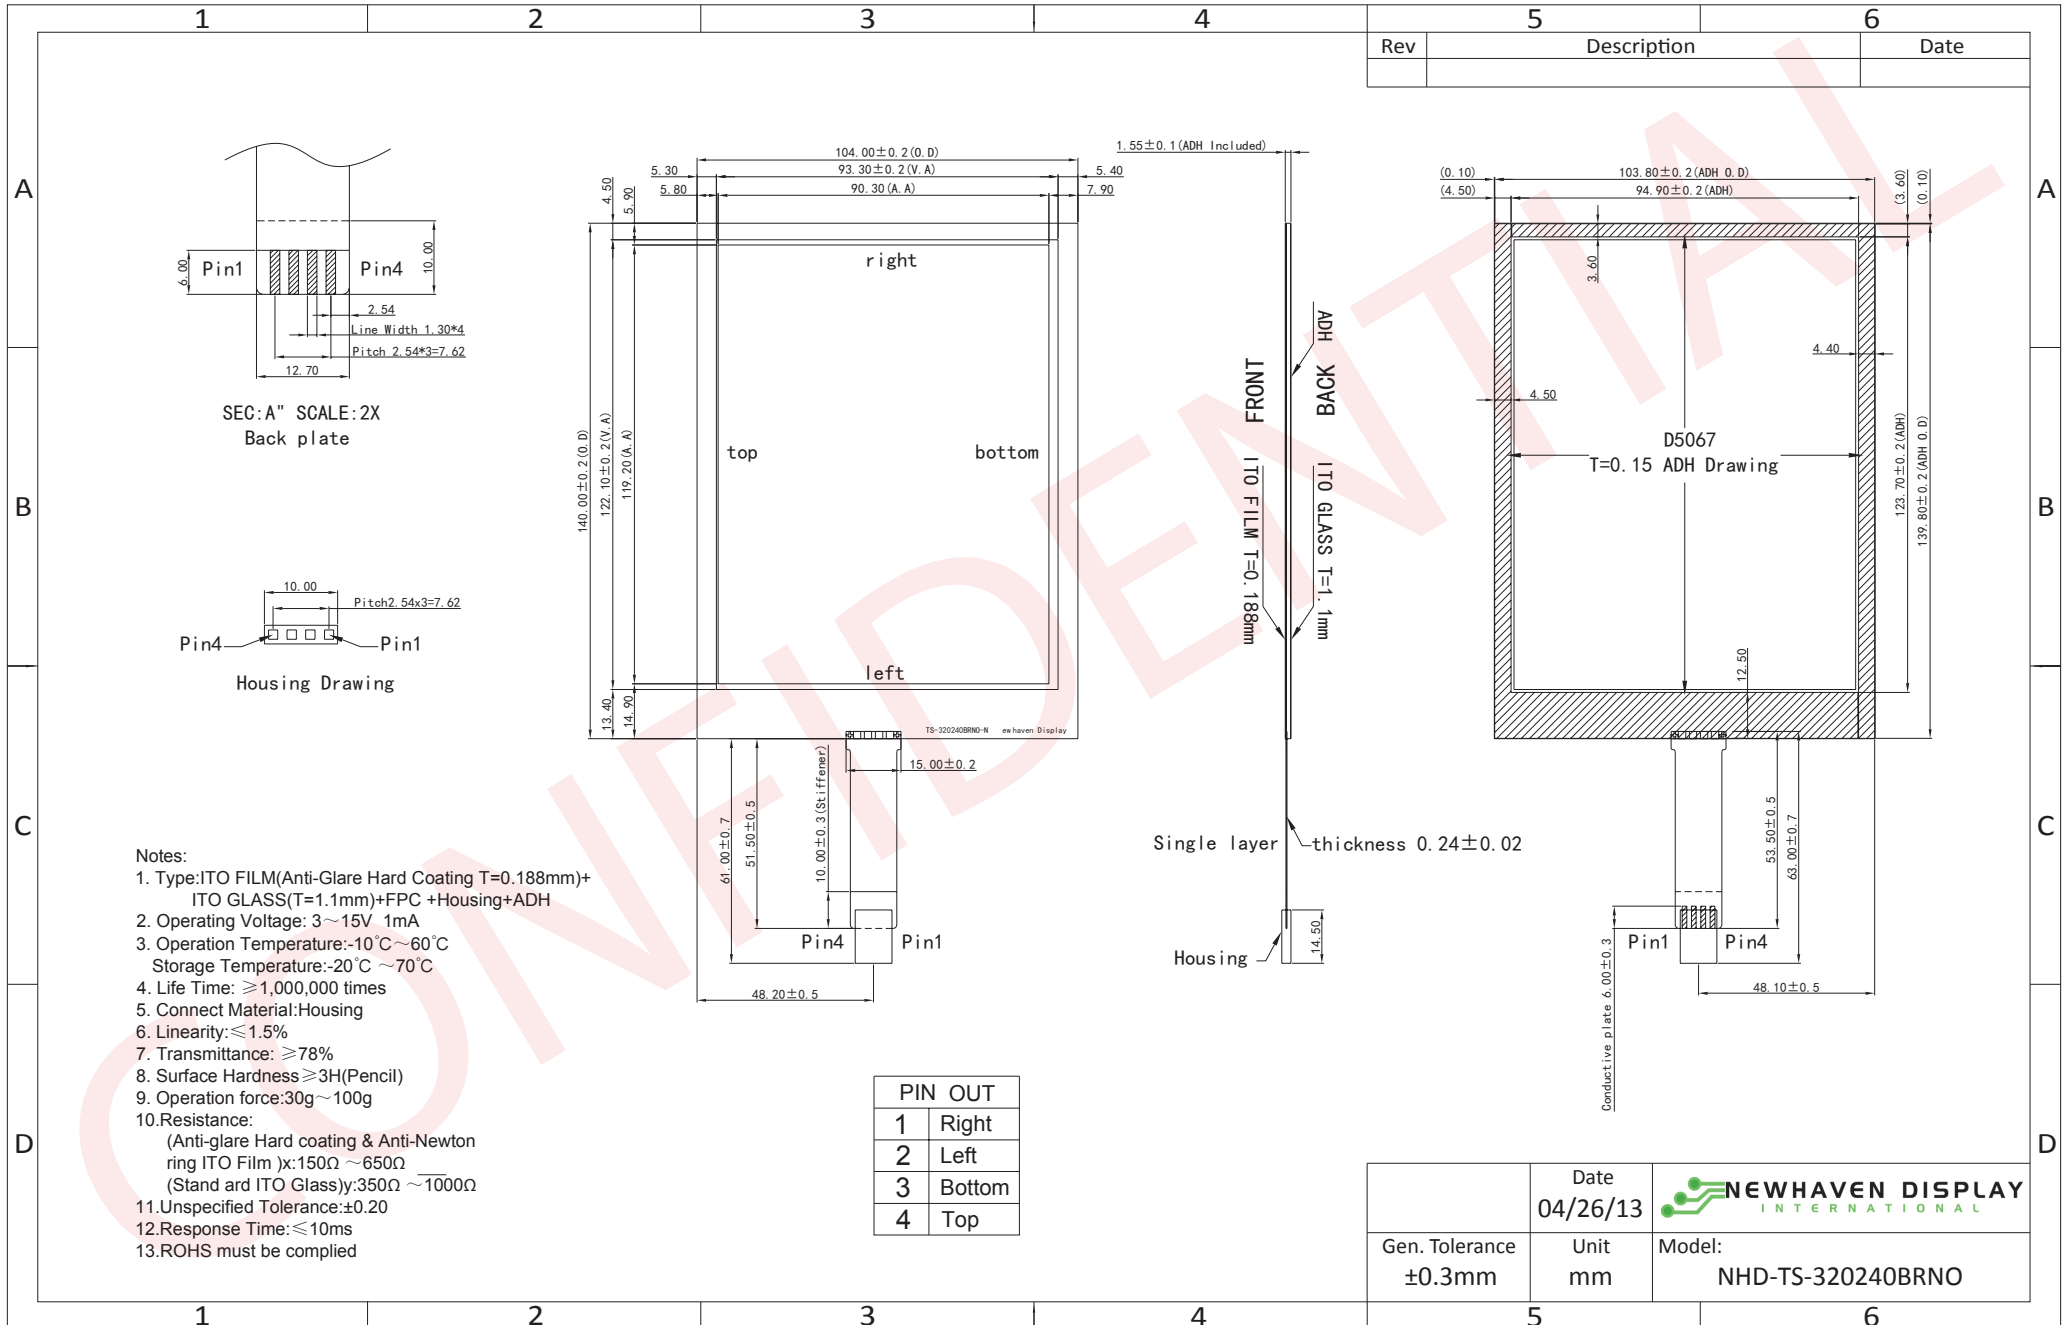

Mechanical Drawing

The drawing contained herein is the exclusive property of Newhaven Display International, Inc. and shall not be copied, reproduced, and/or disclosed in any format without permission.